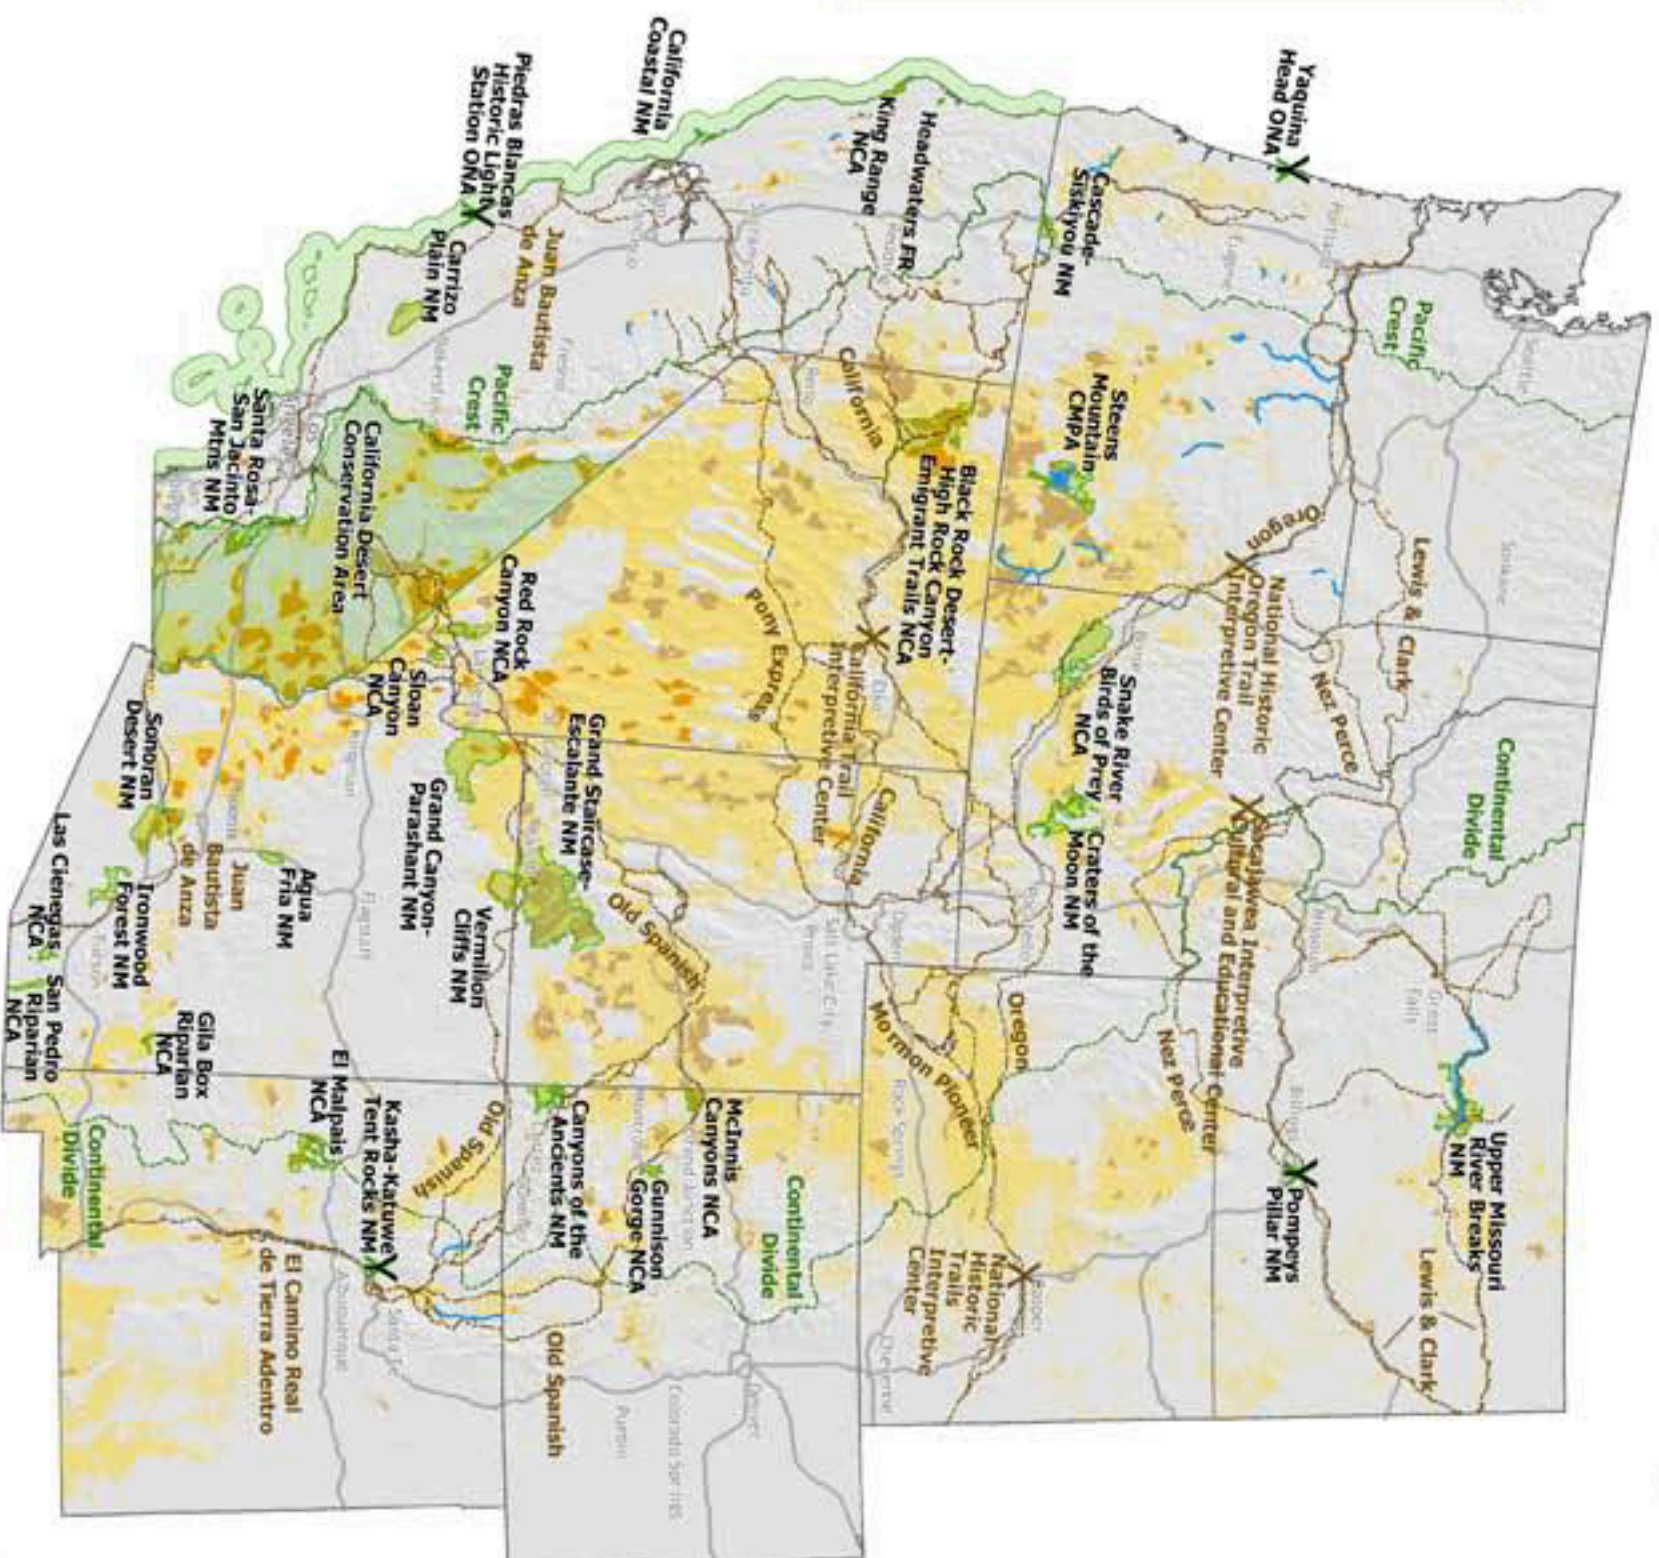

National Landscape Conservation System

Mission:
 To conserve, protect,
 and restore nationally
 significant landscapes
 recognized for their
 cultural, ecological,
 and scientific values
 for the American public.

Landscapes of the American Spirit

Y National Monuments, National Conservation Areas, and similar designations

(National Historic Trail

~ Wild and Scenic River

■ BLM Administered Land

■ BLM Wilderness

■ BLM Wilderness Study Area

X National Trail Visitor Center

— Interstate Highway

0 37.5 75 150 225 300 Miles

+

* States not shown. States are not to this scale.
 † The National Landscape Conservation System consists of public lands and special areas not designated. Visit BLM's website periodically for updated information: www.blm.gov